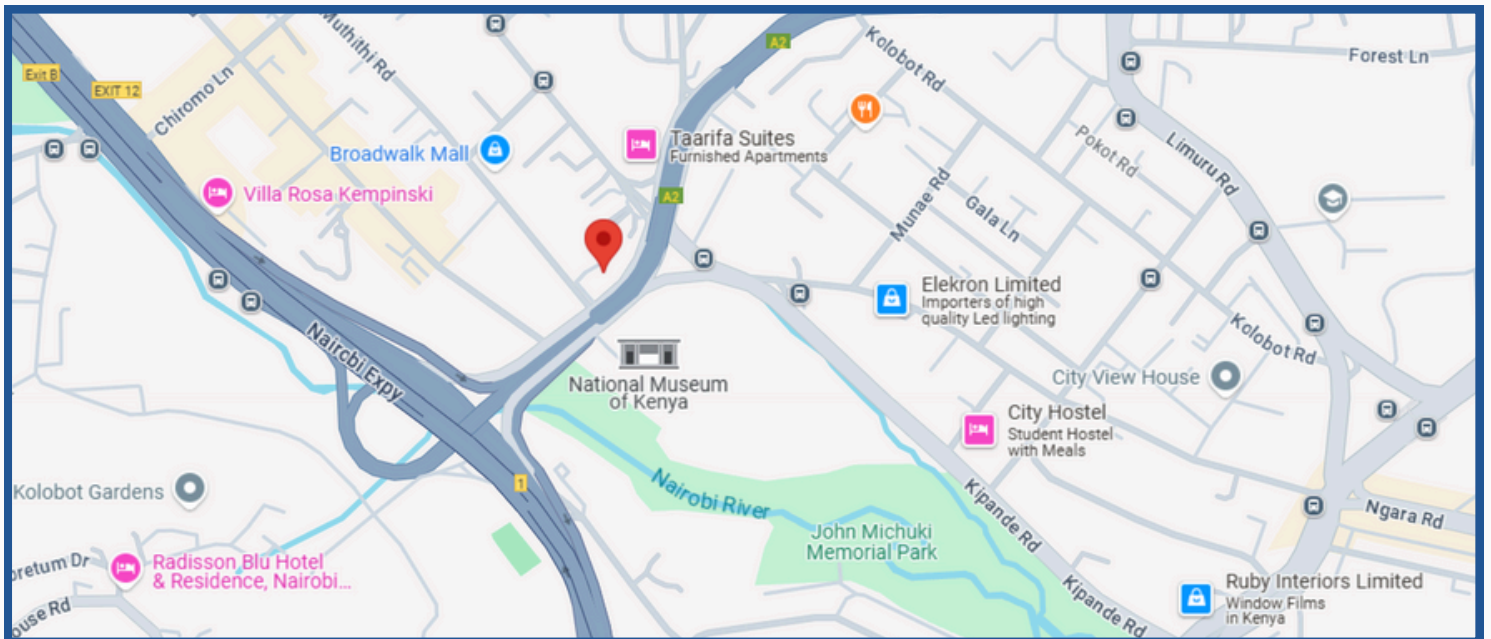

Map and Direction:

[Computer Learning Center Nairobi Google Map and Direction](#)

Accommodation

For hotel accommodation, please find below the nearest hotels to Computer Learning Center Nairobi Office.

- Hyatt Regency Nairobi Westlands ★★★★★ (5 Star)
- Golden Tulip Westlands Nairobi ★★★★★ (4 Star)
- Red Ruby Hotel ★★★ (3 Star)